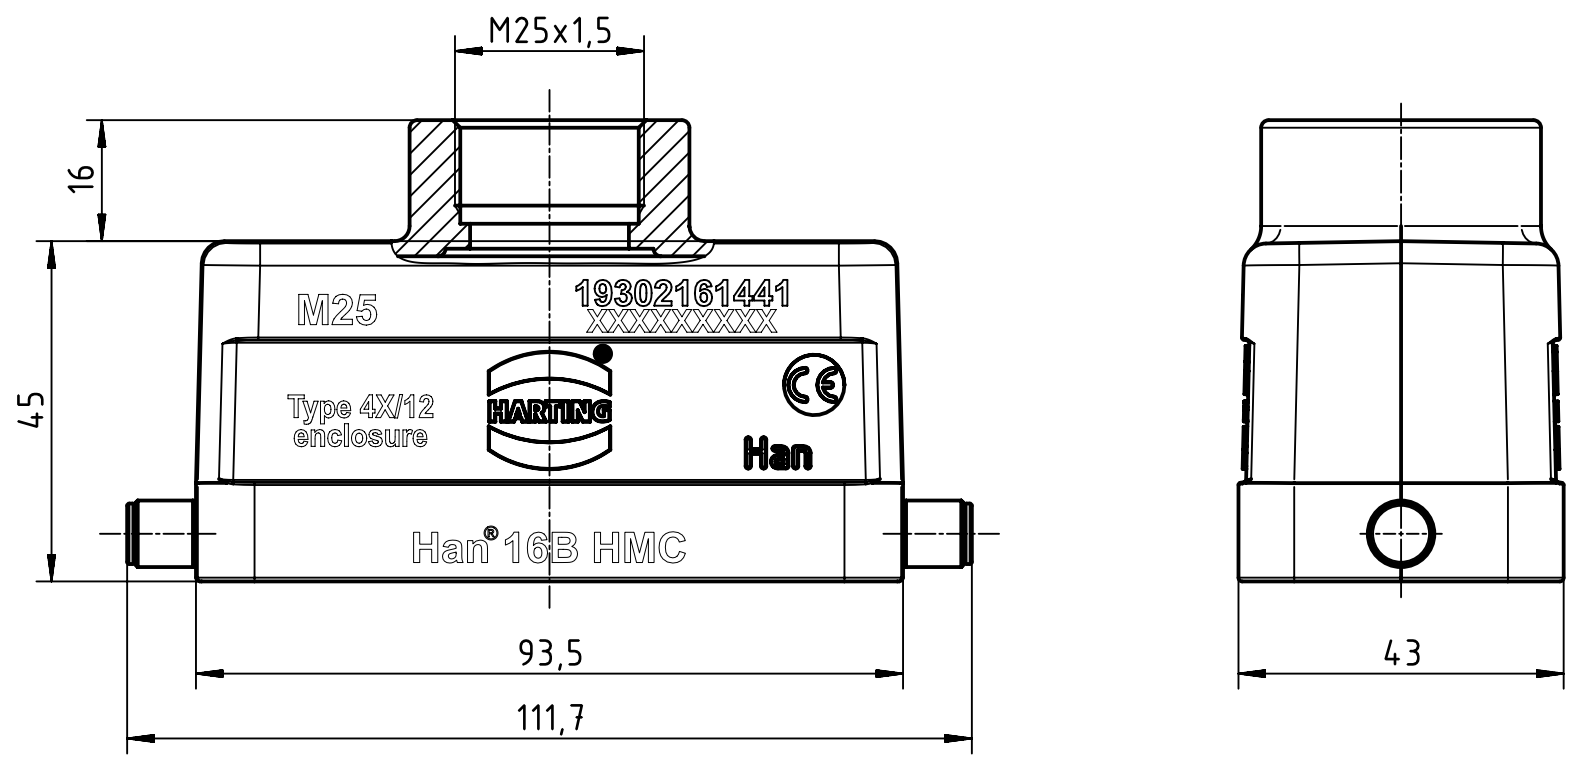

A

B

C

D

	All Dimensions in mm Original Size DIN A4		Scale 1:1	Free size tol.		Ref.	
						Sub.	
	All rights reserved		Created by HELLMANN	Inspected by GERB	Standardisation RUETERA	Date 2020-06-05	State Final Release
	Department EL PD		Title Han 16B-HMC-gg-R-M25			Doc-Key / ECM-Nr. 100528588/UGD/002/F 500000174.114	
HARTING Electric GmbH & Co. KG D-32339 Espelkamp			Type TB	Number 19 30 216 1441		Rev. F	Page 1/1