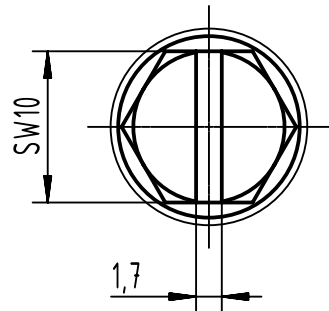

1 2 3 4 5 6

A

B

C

D

X (2:1)

	All Dimensions in mm Original Size DIN A4		Scale 1:2	Free size tol.		Ref.	
			Created by SPRENB	Inspected by GERB	Standardisation 302077	Date 2021-05-18	State Final Release
All rights reserved Department EL PD		Title Han 24 HPR Hood Top Entry PG 36				Doc-Key / ECM-Nr. 100201879/UGD/004/C 500000190688	
HARTING D-32339 Espelkamp		Type TB	Number 09 40 024 0414			Rev. C	Page 1/1