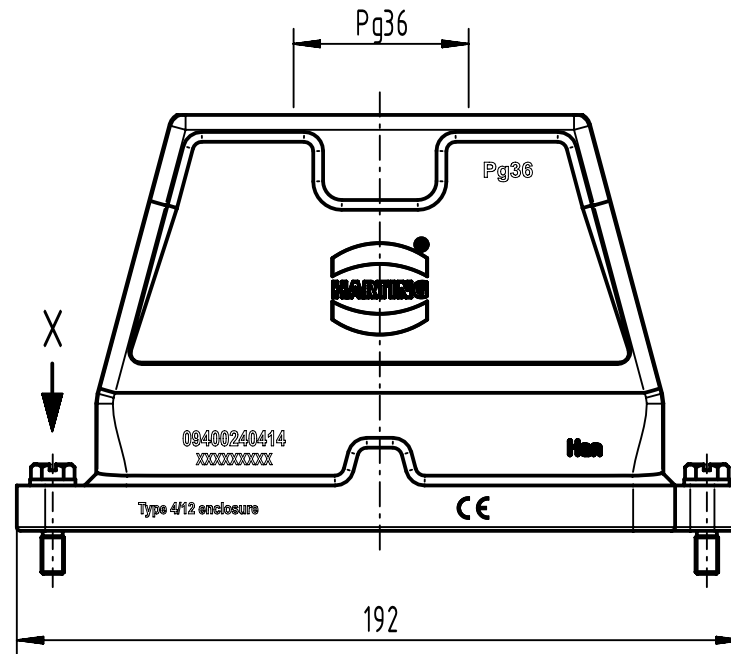

1 2 3 4 5 6

A

B

C

D

X (2:1)

	All Dimensions in mm Original Size DIN A4		Scale 1:2	Free size tol.		Ref.	
			Created by SPRENB	Inspected by GERB	Standardisation 302077	Date 2021-05-18	State Final Release
All rights reserved Department EL PD		Title Han 24 HPR Hood Top Entry PG 36				Doc-Key / ECM-Nr. 100201879/UGD/004/C 500000190688	
HARTING D-32339 Espelkamp		Type TB	Number 09 40 024 0414			Rev. C	Page 1/1