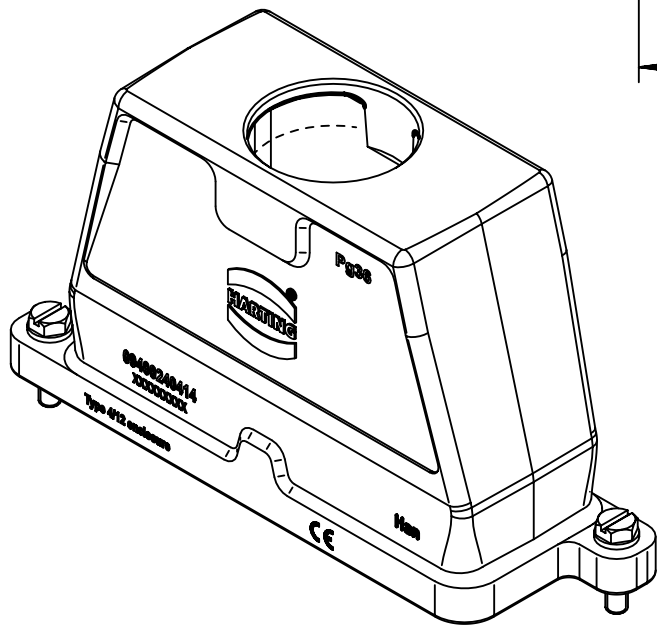

1 2 3 4 5 6

A

B

C

D

X (2:1)

	All Dimensions in mm Original Size DIN A4		Scale 1:2	Free size tol.		Ref.	
			Created by SPRENB	Inspected by GERB	Standardisation 302077	Date 2021-05-18	State Final Release
All rights reserved Department EL PD		Title Han 24 HPR Hood Top Entry PG 36				Doc-Key / ECM-Nr. 100201879/UGD/004/C 500000190688	
HARTING D-32339 Espelkamp		Type TB	Number 09 40 024 0414			Rev. C	Page 1/1