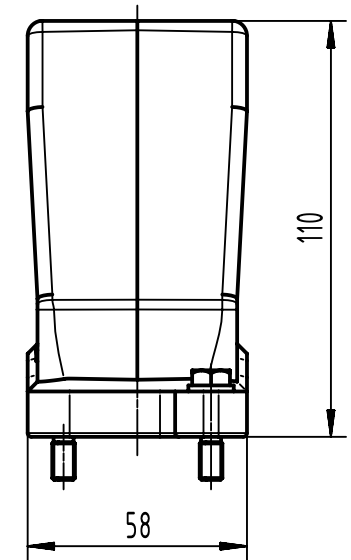

1 2 3 4 5 6

A

B

C

D

X (2:1)

	All Dimensions in mm Original Size DIN A4		Scale 1:2	Free size tol.		Ref.	
			Created by SPRENB	Inspected by GERB	Standardisation 302077	Date 2021-05-18	State Final Release
All rights reserved Department EL PD		Title Han 24 HPR Hood Top Entry PG 36				Doc-Key / ECM-Nr. 100201879/UGD/004/C 500000190688	
HARTING D-32339 Espelkamp		Type TB	Number 09 40 024 0414			Rev. C	Page 1/1