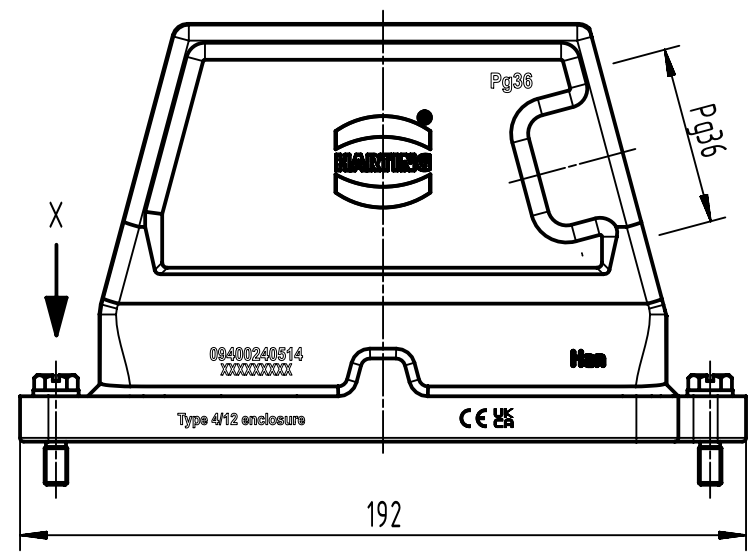

1 2 3 4 5 6

A

B

C

D

X(2:1)

	All Dimensions in mm Original Size DIN A4		Scale 1:2	Free size tol.		Ref.	
	All rights reserved Department EL PD		Created by 408997	Inspected by 3236	Standardisation	Sub.	
HARTING D-32339 Espelkamp		Title Han 24 HPR Hood Side Entry PG 36 Screw L				Date 2023-11-09	State Final Release
					Type TB	Number 09 40 024 0514	Doc-Key / ECM-Nr. 100172255/UGD/004/D 500000256272
						Rev. D	Page 1/1