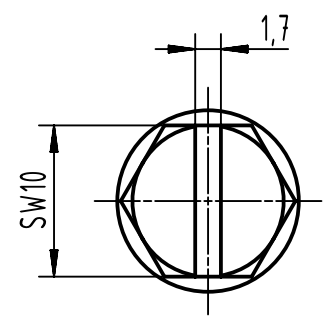

1 2 3 4 5 6

A

B

C

D

X(2:1)

	All Dimensions in mm Original Size DIN A4		Scale 1:2	Free size tol.		Ref.	
	All rights reserved Department EL PD		Created by 408997	Inspected by 3236	Standardisation	Sub.	
HARTING D-32339 Espelkamp		Title Han 24 HPR Hood Side Entry PG 36 Screw L				Date 2023-11-09	State Final Release
					Type TB	Number 09 40 024 0514	Doc-Key / ECM-Nr. 100172255/UGD/004/D 500000256272
						Rev. D	Page 1/1