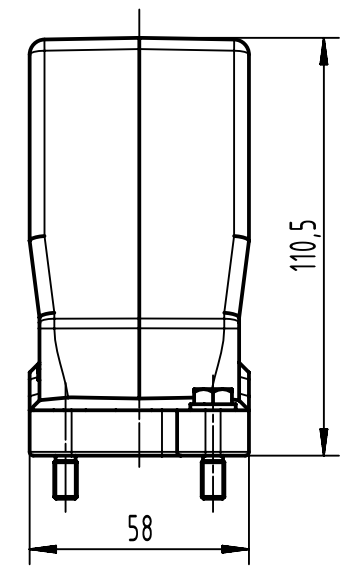

1 2 3 4 5 6

A

B

C

D

X(2:1)

	All Dimensions in mm Original Size DIN A4		Scale 1:2	Free size tol.		Ref.	
	All rights reserved Department EL PD		Created by 408997	Inspected by 3236	Standardisation	Sub.	
HARTING D-32339 Espelkamp		Title Han 24 HPR Hood Side Entry PG 36 Screw L				Date 2023-11-09	State Final Release
					Type TB	Number 09 40 024 0514	Doc-Key / ECM-Nr. 100172255/UGD/004/D 500000256272
						Rev. D	Page 1/1