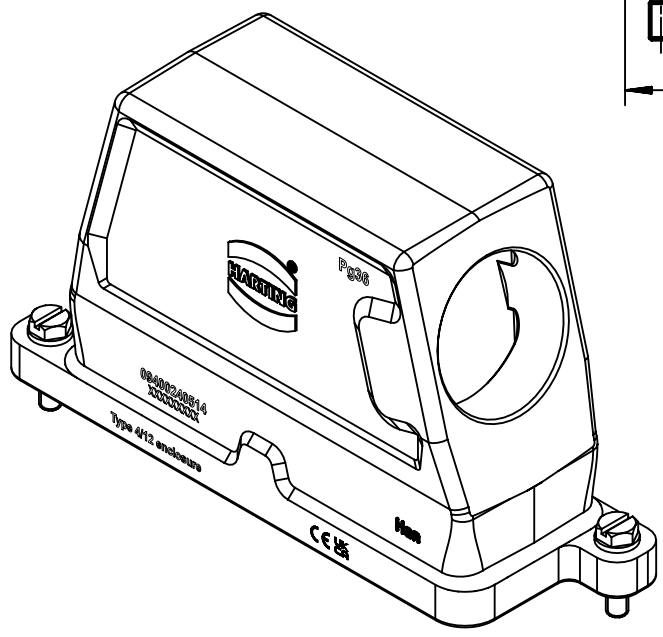

1 2 3 4 5 6

A

B

C

D

X(2:1)

	All Dimensions in mm Original Size DIN A4		Scale 1:2	Free size tol.		Ref.	
	All rights reserved Department EL PD		Created by 408997	Inspected by 3236	Standardisation	Sub.	
HARTING D-32339 Espelkamp		Title Han 24 HPR Hood Side Entry PG 36 Screw L				Date 2023-11-09	State Final Release
					Type TB	Number 09 40 024 0514	Doc-Key / ECM-Nr. 100172255/UGD/004/D 500000256272
						Rev. D	Page 1/1