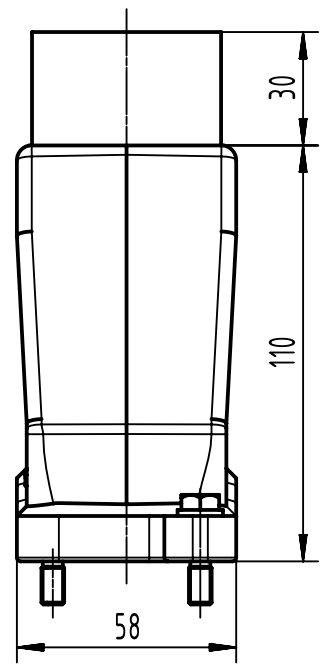

1 2 3 4 5 6

A
B
C
D

X (2:1)

	All Dimensions in mm Original Size DIN A4		Scale 1:2	Free size tol.		Ref.	
						Sub.	
	All rights reserved		Created by SPRENB	Inspected by GERB	Standardisation 302077	Date 2021-05-18	
	Department EL PD					State Final Release	
HARTING		Title Han 24HPR Hood Top Entry 2xM40 Screw loc				Doc-Key / ECM-Nr. 100201954/UGD/004/D 500000190688	
D-32339 Espelkamp		Type TB	Number 19 40 024 0438			Rev. D	Page 1/1