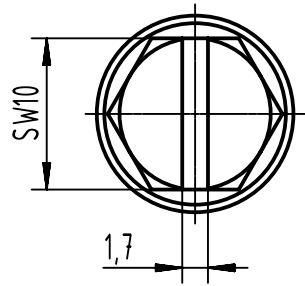

1 2 3 4 5 6

A
B
C
D

X (2:1)

	All Dimensions in mm Original Size DIN A4		Scale 1:2	Free size tol.		Ref.	
						Sub.	
	All rights reserved		Created by SPRENB	Inspected by GERB	Standardisation 302077	Date 2021-05-18	
	Department EL PD					State Final Release	
HARTING		Title Han 24HPR Hood Top Entry 2xM40 Screw loc				Doc-Key / ECM-Nr. 100201954/UGD/004/D 500000190688	
D-32339 Espelkamp		Type TB	Number 19 40 024 0438			Rev. D	Page 1/1