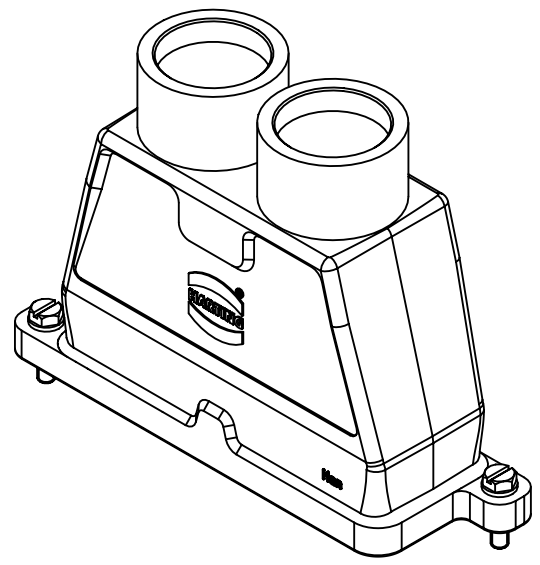

1 2 3 4 5 6

A
B
C
D

X (2:1)

	All Dimensions in mm Original Size DIN A4		Scale 1:2	Free size tol.		Ref.	
						Sub.	
	All rights reserved		Created by SPRENB	Inspected by GERB	Standardisation 302077	Date 2021-05-18	
	Department EL PD					State Final Release	
HARTING		Title Han 24HPR Hood Top Entry 2xM40 Screw loc				Doc-Key / ECM-Nr. 100201954/UGD/004/D 500000190688	
D-32339 Espelkamp		Type TB	Number 19 40 024 0438			Rev. D	Page 1/1