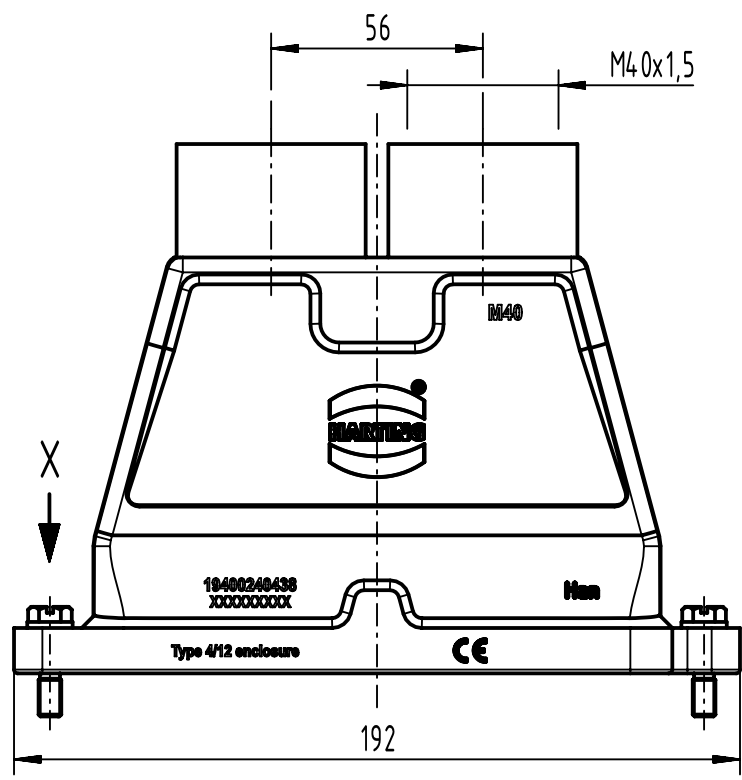

1 2 3 4 5 6

A
B
C
D

X (2:1)

	All Dimensions in mm Original Size DIN A4		Scale 1:2	Free size tol.		Ref.	
						Sub.	
	All rights reserved		Created by SPRENB	Inspected by GERB	Standardisation 302077	Date 2021-05-18	
	Department EL PD					State Final Release	
HARTING		Title Han 24HPR Hood Top Entry 2xM40 Screw loc				Doc-Key / ECM-Nr. 100201954/UGD/004/D 500000190688	
D-32339 Espelkamp		Type TB	Number 19 40 024 0438			Rev. D	Page 1/1