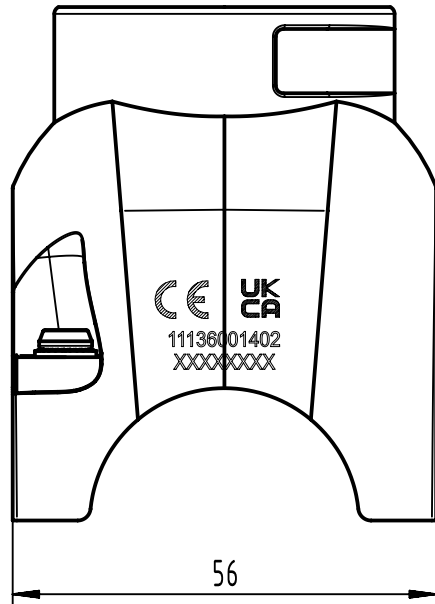

A

B

C

D

range of delivery: shell with M4 screws, washers and seals
to mount on carrier hood

	All Dimensions in mm Original Size DIN A4	Scale	Free size tol.		Ref.	
		1:1			Sub.	
	All rights reserved Department EL PD	Created by	Inspected by	Standardisation	Date	State
		HELLMANN	GERB		2021-11-15	Final Release
HARTING D-32339 Espelkamp		Title			Doc-Key / ECM-Nr.	
		Han-Yellock 60M-hood-M32 straight			100529530/UGD/003/B 500000204282	
		Type	Number	Rev.	Page	
		TB	11 13 600 1402	B	1/1	