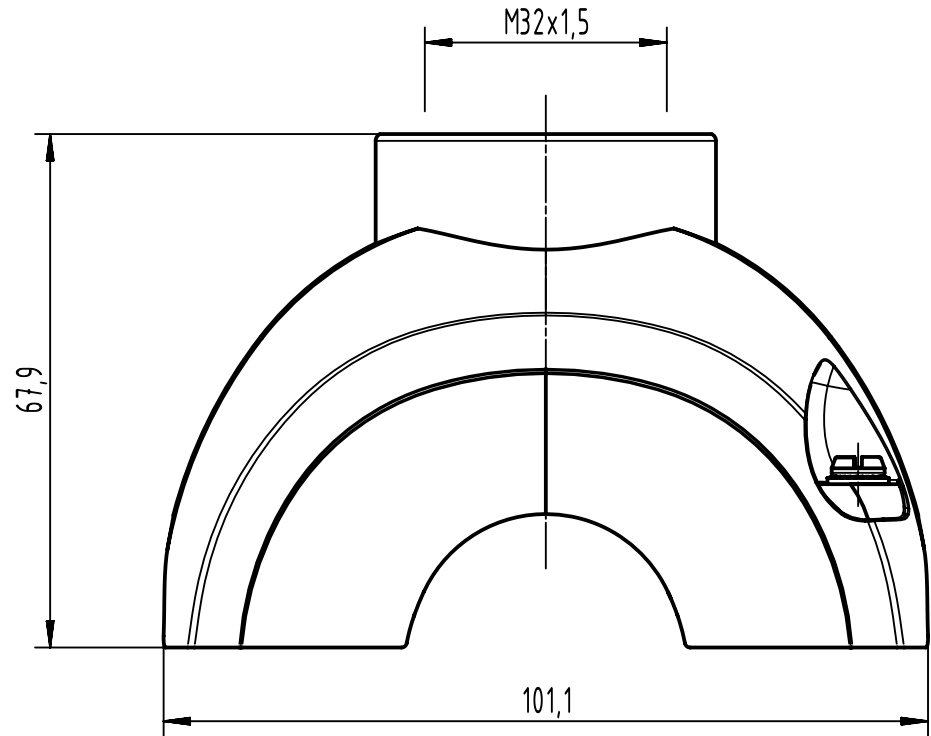

A

B

C

D

range of delivery: shell with M4 screws, washers and seals
to mount on carrier hood

	All Dimensions in mm Original Size DIN A4	Scale	Free size tol.		Ref.	
		1:1			Sub.	
	All rights reserved Department EL PD	Created by	Inspected by	Standardisation	Date	State
		HELLMANN	GERB		2021-11-15	Final Release
HARTING D-32339 Espelkamp		Title			Doc-Key / ECM-Nr.	
		Han-Yellock 60M-hood-M32 straight			100529530/UGD/003/B 500000204282	
		Type	Number	Rev.	Page	
		TB	11 13 600 1402	B	1/1	