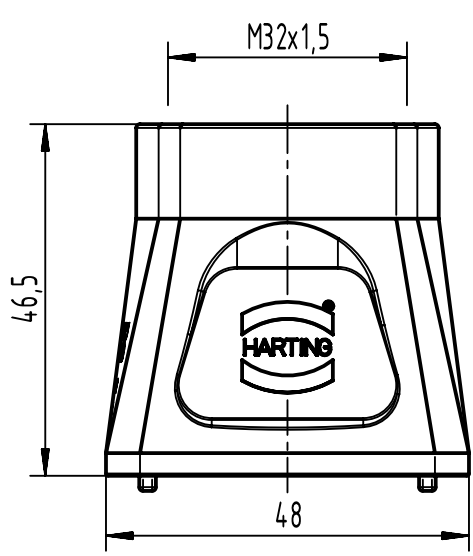

1 2 3 4 5 6

A  
B  
C  
D

	All rights reserved Department EL PD	Created by 100887	Inspected by SUNDERMEIER	Standardisation	Date 2022-08-04	State Final Release	
		Title Han 1Mod-gg-M32 M4				Doc-Key / ECM-Nr. 100650817/UGD/002/B 500000222777	
HARTING D-32339 Espelkamp		Type TB	Number 19 14 001 0409			Rev. B	Page 1/1