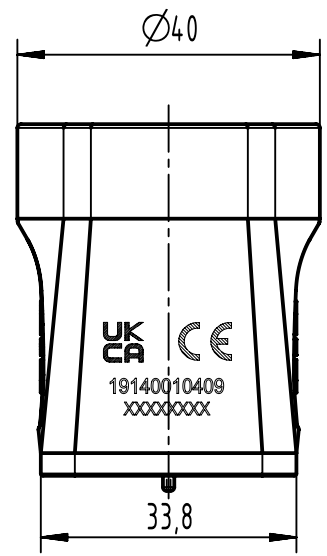

1 2 3 4 5 6

A  
B  
C  
D

	All rights reserved Department EL PD	Created by 100887	Inspected by SUNDERMEIER	Standardisation	Date 2022-08-04	State Final Release	
		Title Han 1Mod-gg-M32 M4				Doc-Key / ECM-Nr. 100650817/UGD/002/B 500000222777	
HARTING D-32339 Espelkamp		Type TB	Number 19 14 001 0409			Rev. B	Page 1/1