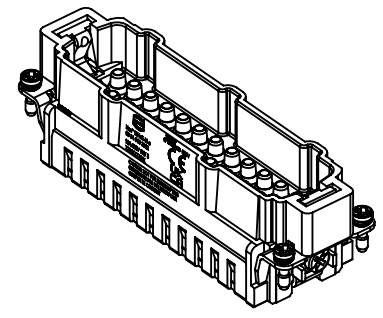

contact arrangement
(view from termination side)

- working contacts
- ◐ relay contacts
- without contacts

	All rights reserved		Created by HOLLERT		Inspected by SCHNIEDER		Standardisation		Date 2023-11-22		State Final Release	
	Department EL PD		Title Han 10HvE-M-c		Number 09 34 010 2602		Doc-Key / ECM-Nr. 100089356/UGD/005/E 500000258080		Rev. E		Page 1/1	
HARTING D-32339 Espelkamp			All Dimensions in mm Original Size DIN A4			Scale 1:1 Free size tol.			Ref. Sub.			