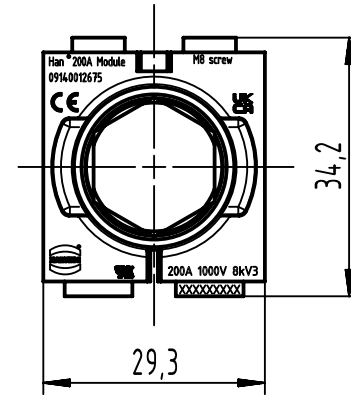

1 2 3 4 5 6

A

B

C

D

 All Dimensions in mm Original Size DIN A4	Scale	Free size tol.		Ref.	
	1:1			Sub.	
 All rights reserved Department EL PD	Created by	Inspected by	Standardisation	Date	State
	MEYERLE	SUNDERMEIER		2022-10-21	Final Release
HARTING D-32339 Espelkamp	Title			Doc-Key / ECM-Nr.	
	Han 200A module, M8 screw bolt, male			100186804/UGD/004/C 500000228119	
Type		Number		Rev.	Page
TB		09 14 001 2675		C	1/1