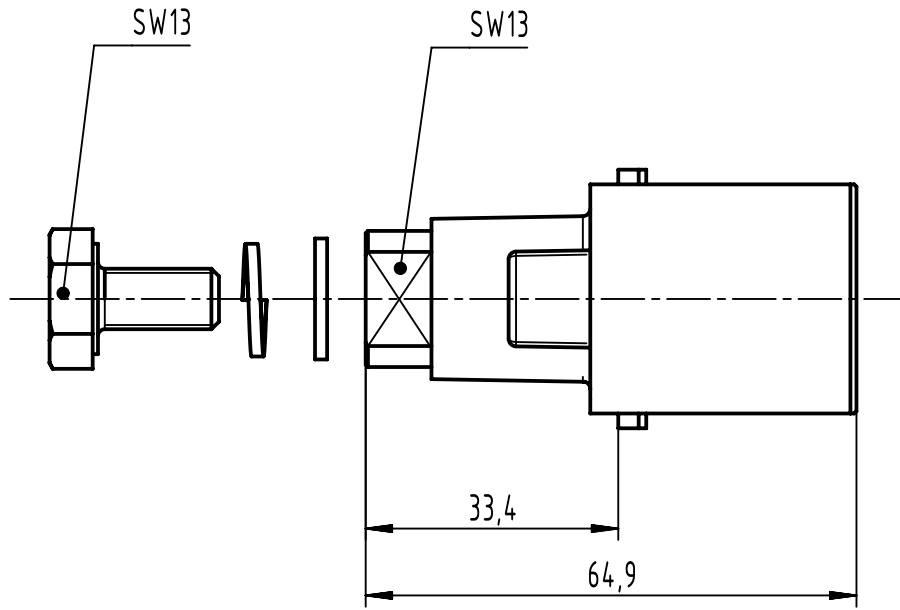

1 2 3 4 5 6

A

B

C

D

 All Dimensions in mm Original Size DIN A4	Scale	Free size tol.		Ref.	
	1:1			Sub.	
 All rights reserved Department EL PD	Created by	Inspected by	Standardisation	Date	State
	MEYERLE	SUNDERMEIER		2022-10-21	Final Release
HARTING D-32339 Espelkamp	Title			Doc-Key / ECM-Nr.	
	Han 200A module, M8 screw bolt, male			100186804/UGD/004/C 500000228119	
Type		Number		Rev.	Page
TB		09 14 001 2675		C	1/1