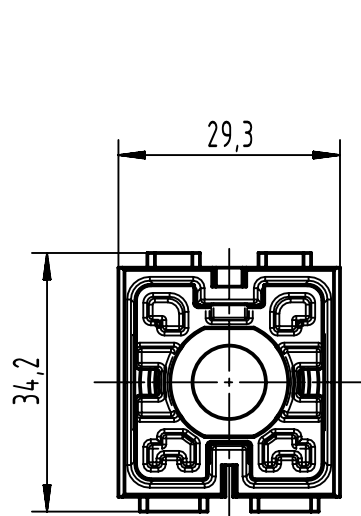

1 2 3 4 5 6

A

B

C

D

	All Dimensions in mm Original Size DIN A4		Scale 1:1	Free size tol.		Ref.		
						Sub.		
	All rights reserved		Created by MEYERLE	Inspected by SUNDERMEIER	Standardisation	Date 2022-10-21	State Final Release	
	Department EL PD		Title Han 1Mod-m-c 200A finger protected				Doc-Key / ECM-Nr. 100576059/UGD/001/C 500000228119	
HARTING D-32339 Espelkamp			Type TB	Number 09 14 001 3002			Rev. C	Page 1/1