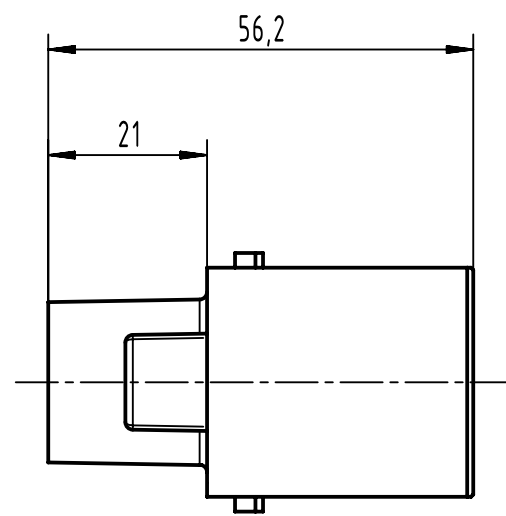

1 2 3 4 5 6

A

B

C

D

	All Dimensions in mm Original Size DIN A4		Scale 1:1	Free size tol.		Ref.		
						Sub.		
	All rights reserved		Created by MEYERLE	Inspected by SUNDERMEIER	Standardisation	Date 2022-10-21	State Final Release	
	Department EL PD		Title Han 1Mod-m-c 200A finger protected				Doc-Key / ECM-Nr. 100576059/UGD/001/C 500000228119	
HARTING D-32339 Espelkamp			Type TB	Number 09 14 001 3002			Rev. C	Page 1/1