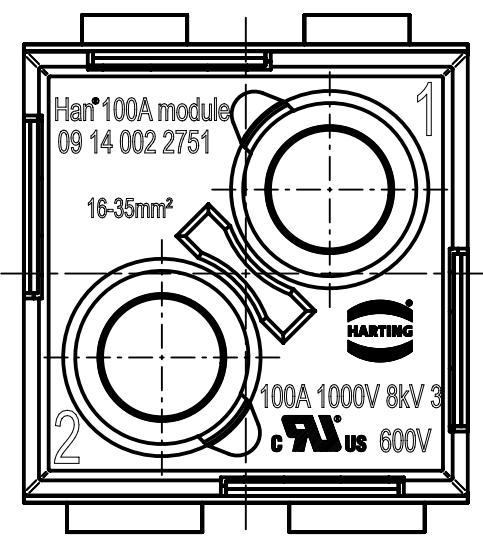

1 2 3 4 5 6

A  
B  
C  
D

	All Dimensions in mm Original Size DIN A4		Scale 2:1	Free size tol.		Ref.	
	All rights reserved Department EL PD		Created by HOLLERT	Inspected by SUNDERMEIER	Standardisation	Date 2023-02-17	State Final Release
HARTING D-32339 Espelkamp			Title Han 100A axial module, female 16-35 mm <sup>2</sup>			Doc-Key / ECM-Nr. 100188781/UGD/009/D 500000237506	
			Type TB	Number 09 14 002 2751		Rev. D	Page 1/1