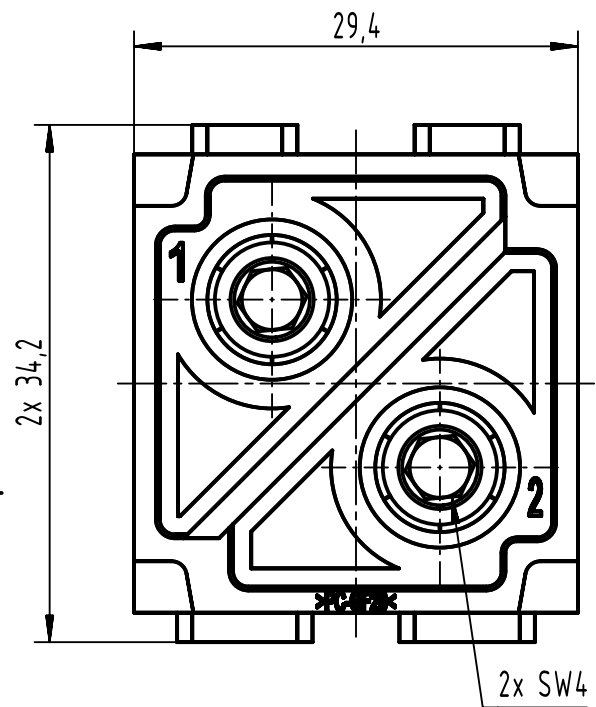

1 2 3 4 5 6

A  
B  
C  
D

	All Dimensions in mm Original Size DIN A4		Scale 2:1	Free size tol.		Ref.	
	All rights reserved Department EL PD		Created by HOLLERT	Inspected by SUNDERMEIER	Standardisation	Date 2023-02-17	State Final Release
HARTING D-32339 Espelkamp			Title Han 100A axial module, female 16-35 mm <sup>2</sup>			Doc-Key / ECM-Nr. 100188781/UGD/009/D 500000237506	
			Type TB	Number 09 14 002 2751		Rev. D	Page 1/1