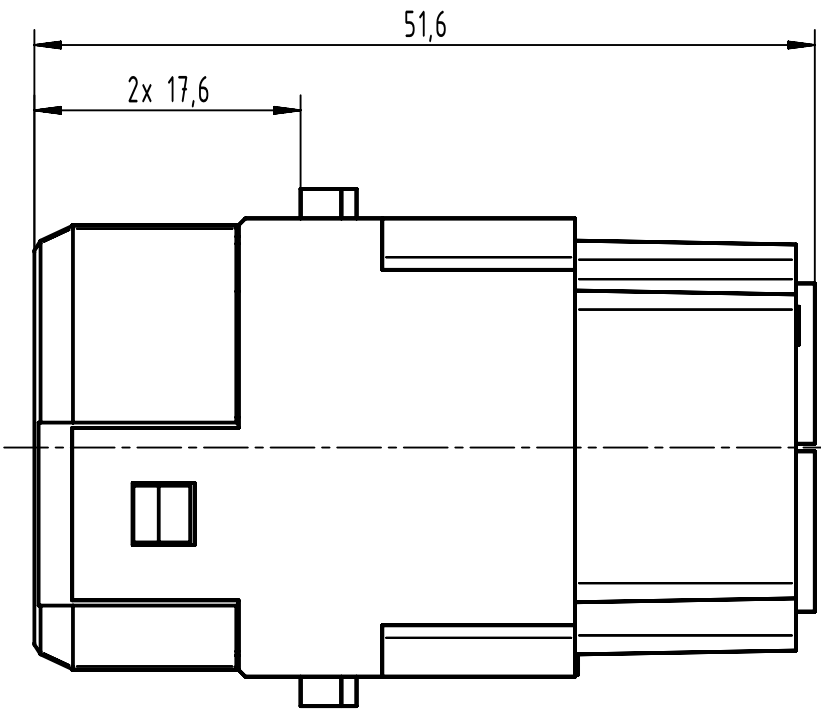

1 2 3 4 5 6

A  
B  
C  
D

	All Dimensions in mm Original Size DIN A4		Scale 2:1	Free size tol.		Ref.	
	All rights reserved Department EL PD		Created by HOLLERT	Inspected by SUNDERMEIER	Standardisation	Date 2023-02-17	State Final Release
HARTING D-32339 Espelkamp			Title Han 100A axial module, female 16-35 mm <sup>2</sup>			Doc-Key / ECM-Nr. 100188781/UGD/009/D 500000237506	
			Type TB	Number 09 14 002 2751		Rev. D	Page 1/1