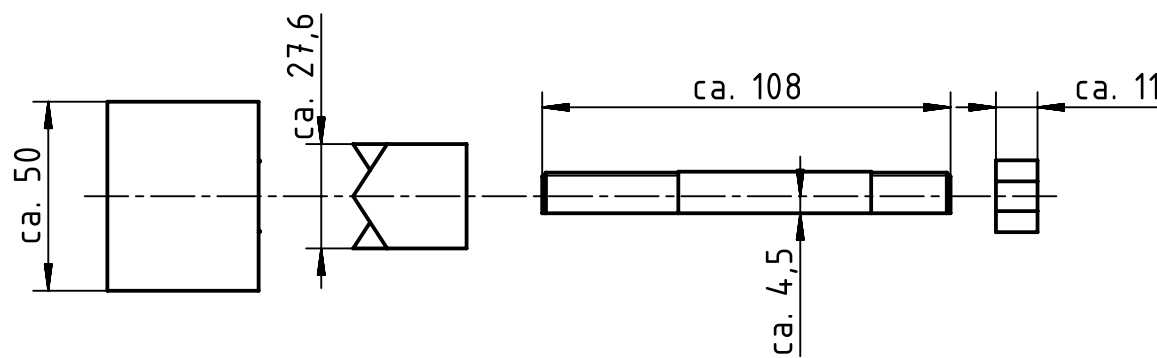

1 2 3 4 5 6

A

B

C

D

 All Dimensions in mm Original Size DIN A4		Scale 1:2	Free size tol.		Ref.
 All rights reserved Department EL PD		Created by FINKEV	Inspected by RIEPE	Standardisation RUETERA	Date 2018-11-16
HARTING Electric GmbH & Co. KG D-32339 Espelkamp		Title Han-Mod Com. Punching unit			State Final Release
		Type TB	Number 09 99 000 0912		Doc-Key / ECM-Nr. 100606813/UGD/001/C 500000143493
				Rev. C	Page 1/1