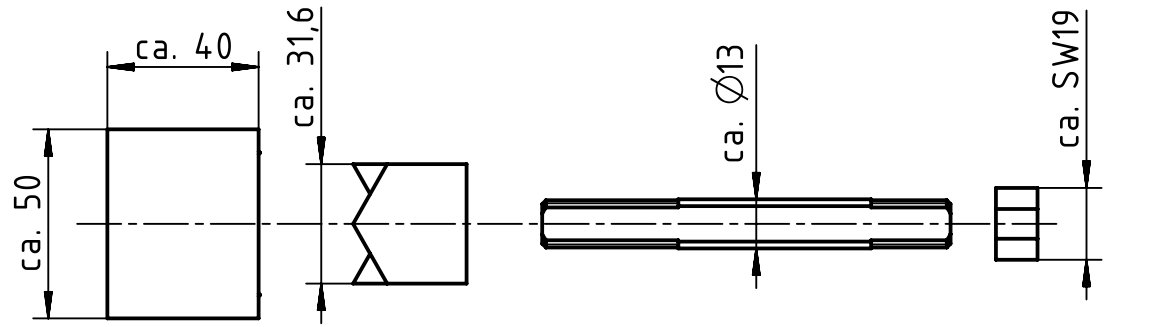

1 2 3 4 5 6

A

B

C

D

 All Dimensions in mm Original Size DIN A4		Scale 1:2	Free size tol.		Ref.
 All rights reserved Department EL PD		Created by FINKEV	Inspected by RIEPE	Standardisation RUETERA	Date 2018-11-16
HARTING Electric GmbH & Co. KG D-32339 Espelkamp		Title Han-Mod Com. Punching unit			State Final Release
		Type TB	Number 09 99 000 0912		Doc-Key / ECM-Nr. 100606813/UGD/001/C 500000143493
				Rev. C	Page 1/1