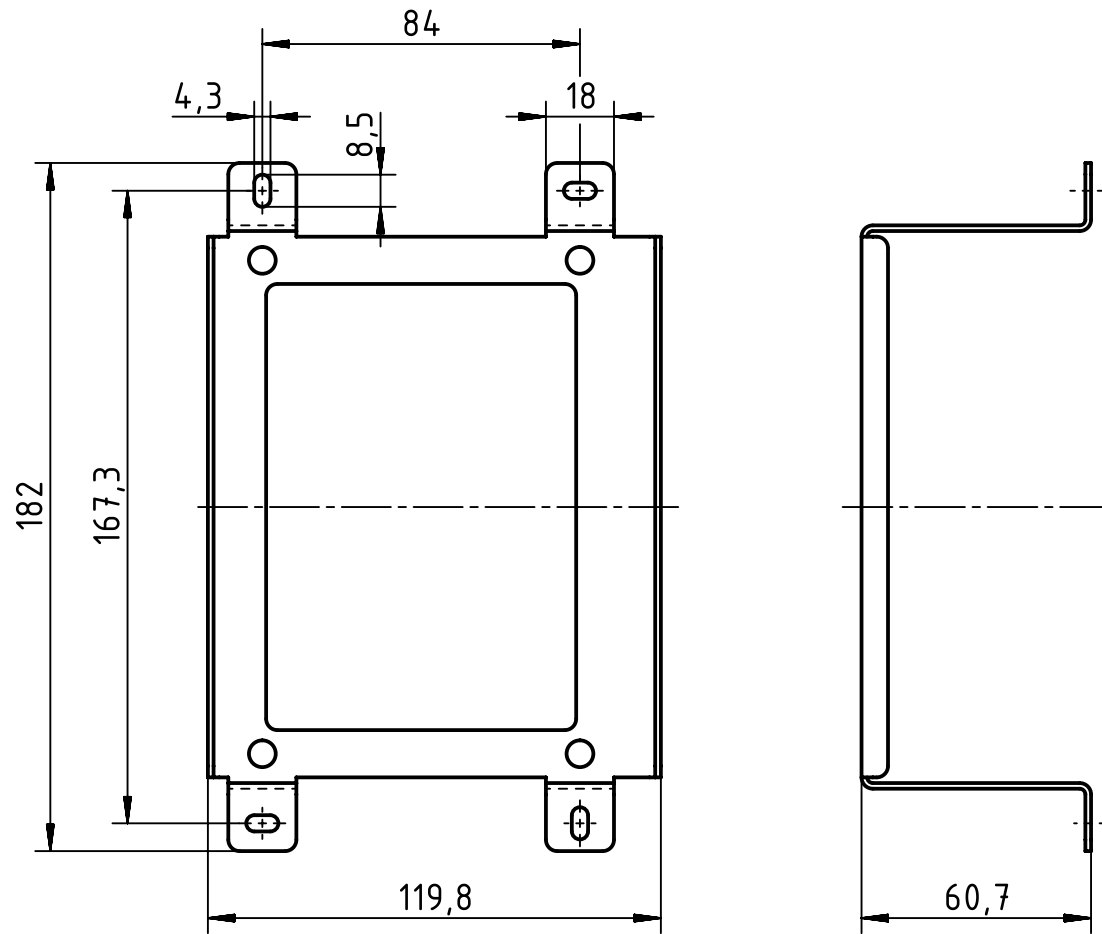

1 2 3 4 5 6

views excluding screws

	All rights reserved Department EL PD - DE	All Dimensions in mm Original Size DIN A4		Scale 1:2	Free size tol.		Ref.	
		HARTING Electric GmbH & Co. KG D-32339 Espelkamp		Created by STICKFORTH	Inspected by WULF	Standardisation TIEMANNA	Date 2015-03-09	State Final Release
Title Ha-VIS MK3000 Cover60							Doc-Key / ECM-Nr. 100608922/UGD/001/A 500000083675	
Type TB				Number 24 98 100 0002			Rev. A	Page 1/1