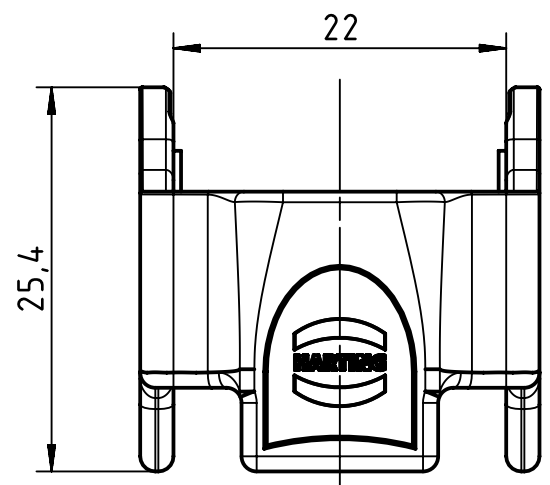

A

B

C

D

 All Dimensions in mm Original Size DIN A4	Scale 2:1		Free size tol.		Ref.
	Created by DEIMEL		Inspected by GRIEPENSTROH	Standardisation 302077	Date 2021-03-08
 All rights reserved Department EL PD	Title Han® S-SL black			Doc-Key / ECM-Nr. 100848603/UGD/001/B 500000190596	
	HARTING D-32339 Espelkamp		Type TB	Number 09 93 000 9942	