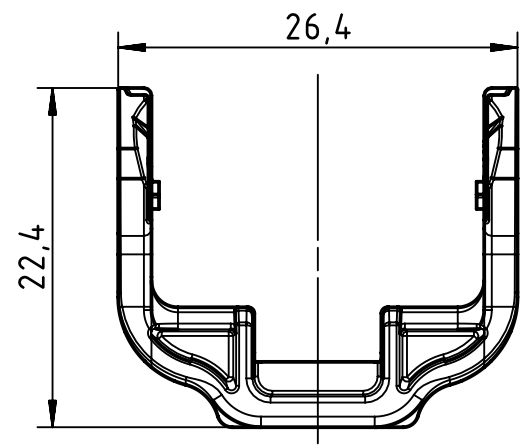

A

B

C

D

 All Dimensions in mm Original Size DIN A4	Scale 2:1		Free size tol.		Ref.
	Created by DEIMEL		Inspected by GRIEPENSTROH	Standardisation 302077	Date 2021-03-08
 All rights reserved Department EL PD	Title Han® S-SL black			Doc-Key / ECM-Nr. 100848603/UGD/001/B 500000190596	
	HARTING D-32339 Espelkamp		Type TB	Number 09 93 000 9942	